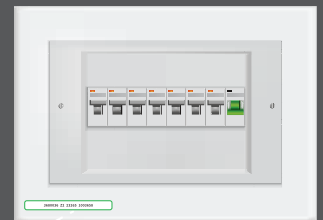

## KEY FEATURES

Additional peel off labels showing the serial number are provided in the electrical cover.

These should be stuck on the DB board and the invoice or CoC by the installer.

3680036 Z2 23265 1003658