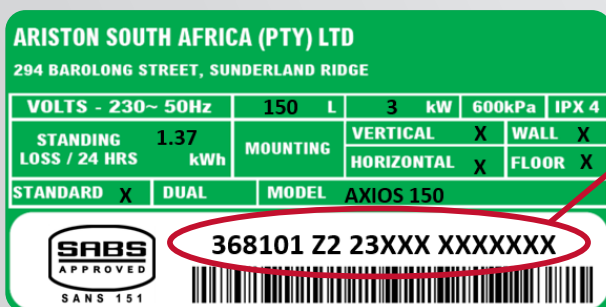

Understanding the serial numbers